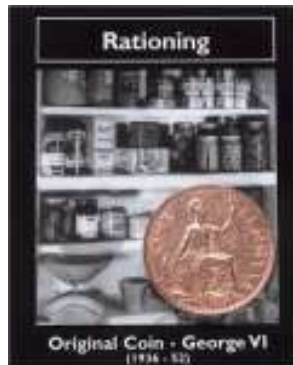

Rationing Coin Pack

An original bronze penny mounted on a card showing the contents of an emergency store cupboard. The information on the back describes the coin and rationing.

Ref no WW2CP/5

£1 EACH