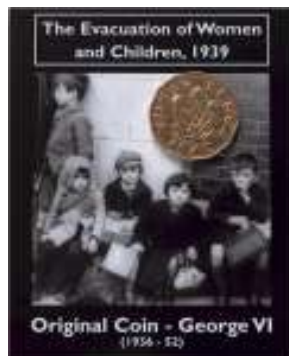

Evacuees Coin packs

An original brass threepence mounted on a card Showing a children being evacuated. The information on the back describes the coin and the evacuation of women and children.

Ref .no WW2CP/2

£1 EACH